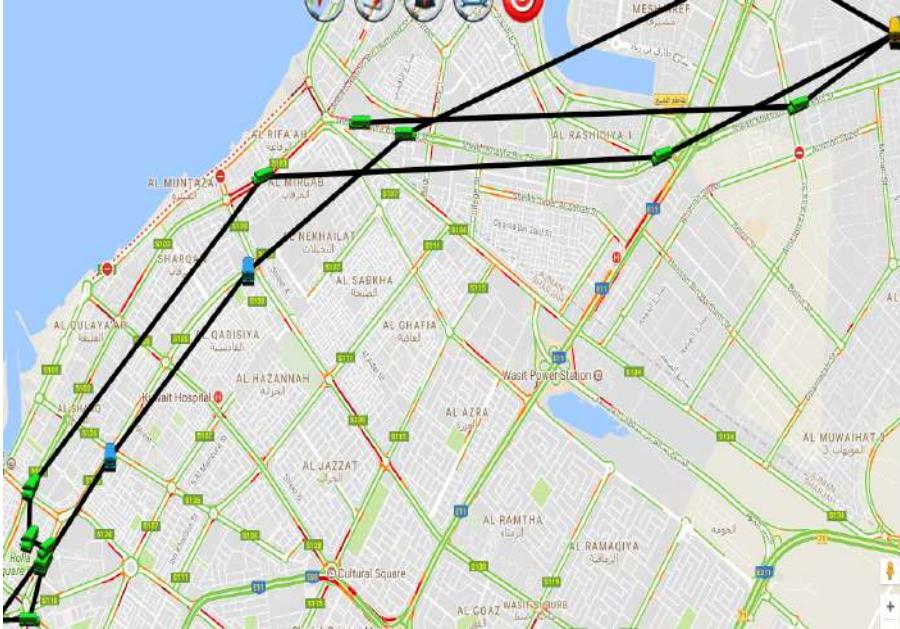

BUS NO. 19

ROUTE AREA
Rolla Bank Street
SHARJAH

Driver

Mr. Umar Ali

Conductor

Mr. Gireesh

BUS ROUTES

Sl	Route	ETA
1	Apsara Ter Rolla Mall	6:15 AM
2	Sadfat Electricalware - Al Guwair Market	6:15 AM
3	Al Mashnoor Nuts	6:20 AM
4	Al Libar Al Asri - Al Guwair Market	6:20 AM
5	Al Arab Tourism	6:20 AM
6	Ealaf Stationary Ware	6:20 AM
7	Al Maya Supermarket	6:25 AM
8	Pelmon Furniture Exhb.	6:25 AM
9	Clarity Satellite Trading	6:25 AM
10	Onam Restaurant	6:25 AM
11	Al Arel Tours	6:30 AM

Sl	Route	ETA
12	ADCB Front Side	6:30 AM
13	Qasr Al Zaytoon Restaurant	6:30 AM
14	Sata	6:30 AM
15	Al Kashra Monile Phone Trading	6:35 AM
16	Italia Keys	6:35 AM
17	Al Falaq Computer System	6:35 AM
18	Al Hala Elec. Ware & Office Equipment Trading	6:40 AM
19	Abraj Al Rayan Supermarket Opposite	6:40 AM
20	Junaid Alam Supermarket	6:45 AM
21	Jamel Al Manama	6:45 AM

Sl	Route	ETA
12	Al Qasimiya Al Mansoor Ladies Saloon	6:45 AM
13	Al Qasimiya Fresh & Plus Mart	6:45 AM
14	Al Qasimiya Shining Point	6:45 AM
15	Al Qasimiya Dehi Grocery	6:45 AM
16	Al Qasimiya Shaan Laundry	6:45 AM
17	Al Yarmook Rukn Typing Center	6:50 AM
18	Al Yarmook Al Wafa Rent A Car	6:50 AM
19	Al Yarmook Near Octopus Restaurant	6:53 AM
20	Asyad Tower, Abraj Al Guroob Grocery New Industrial Area 3	7:05 AM
21	Near N.K. Mall Galleria Mall	7:10 AM

Sl	Route	ETA
7	Majaz Road Anwar Market	6:30 AM
8	Safiya Park	6:30 AM
9	Majaz Park Coppin Supermarket	6:35 AM
10	Corniche Road	6:40 AM
11	Corniche Road Kfc	6:45 AM
12	Corniche Road Crystal Plaza	6:50 AM