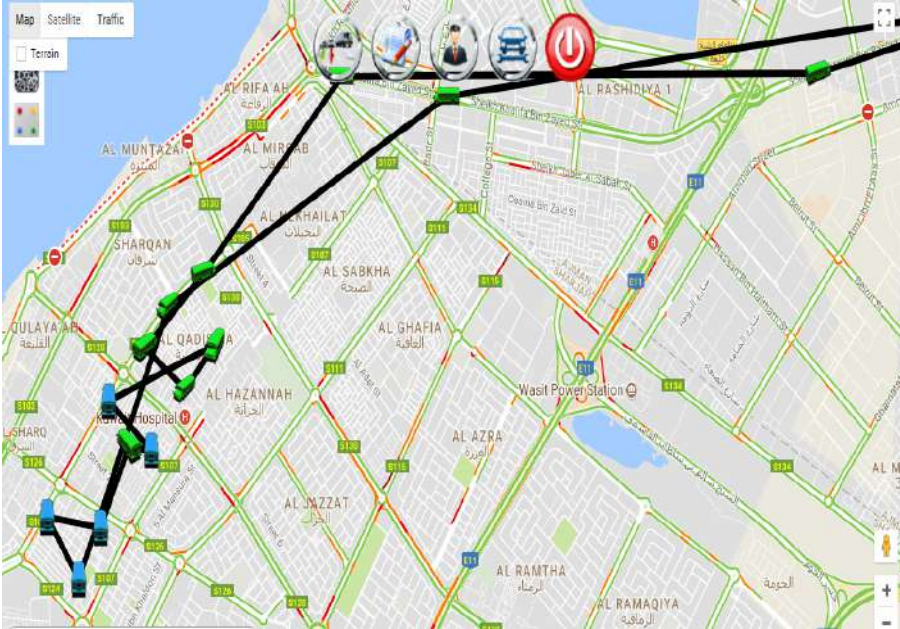

BUS NO. 42

ROUTE AREA

Mysaloon Naseriya &
Qadisiya

SHARJAH

Conductor
Ms. Ofelia

BUS ROUTES

Sl	Route	ETA
1	Near Lulu Mysaloon	6:13 AM
2	Near Razhi Restaurant	6:15 AM
3	Near Central Private Hospital	6:20 AM
4	Ghq Sharjah Police Station	6:20 AM
5	With Mosque	6:20 AM
6	Back Side Of Mosque	6:20 AM
7	Nasseriya Park	6:25 AM

Sl	Route	ETA
8	Zulekha Hospital	6:30 AM
9	Near Life Pharmacy	6:30 AM
10	Opposite Kuwait Hospital	6:30 AM
11	Near Kuwait Hospital Qadasia	6:40 AM
12	Near Salman School	6:45 AM
13	Qadasia Park	6:55 AM