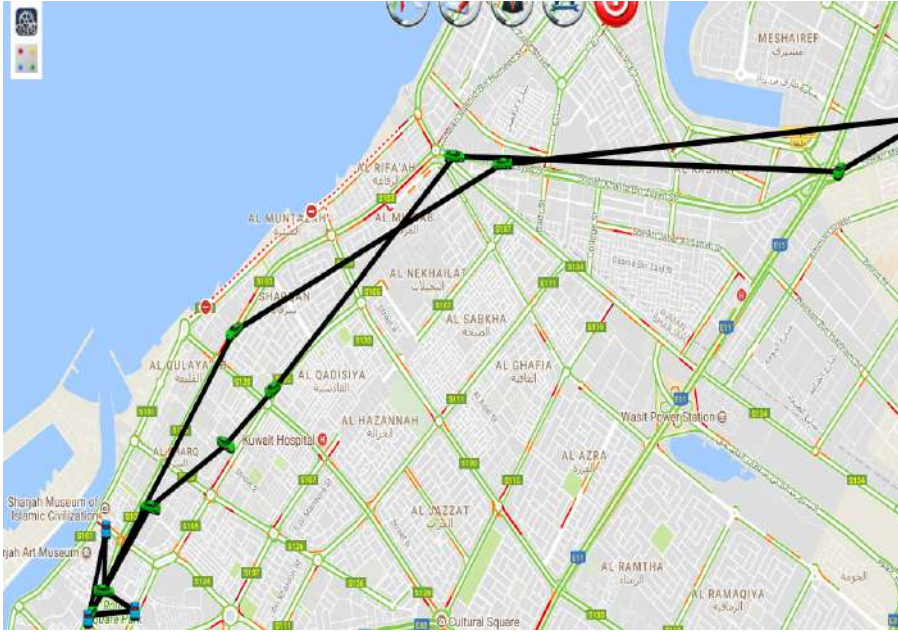

BUS NO. 50

ROUTE AREA

Rolla
(BOYS)

SHARJAH

Driver

Mr. Sathar

Conductor

Mr. Suhail

BUS ROUTES

Sl	Route	ETA
1	Smoothies Uae Opposite	6:05 AM
2	Madinat Al Dammam Garments	6:05 AM
3	Falaj Al Qabail Paint Traiding	6:05 AM
4	Majaira Park Subway	6:10 AM
5	Al Hamra Cinema	6:10 AM
6	Chicking	6:10 AM
7	Al Manama Subway	6:10 AM
8	Sadaf Restaurant	6:10 AM
9	K.K. Supermarket	6:15 AM
10	Dar Al Hay Furniture	6:15 AM
11	Parthas	6:15 AM
12	Rolla Mall	6:20 AM
13	Rolla Mall Masjid	6:20 AM
14	Al Quair Market	6:20 AM

Sl	Route	ETA
15	Telal Supermarket	6:20 AM
16	Almaya	6:25 AM
17	Musalla Park	6:25 AM
18	Karate Building / Dreams Island	6:25 AM
19	Adcb Opposite	6:30 AM
20	Sata	6:30 AM
21	Sntta	6:30 AM
22	Dubai Islamic Bank	6:35 AM
23	Afhami Restaurant	6:35 AM
24	Baby Park Center	6:40 AM
25	Al Azemi Cafeteria Butina	6:40 AM
26	Safa Al Shams Restaurant Butina	6:45 AM
27	Butina Masjid	6:45 AM
28	Rona Faiz Roundabout / Verona Resort	6:50 AM