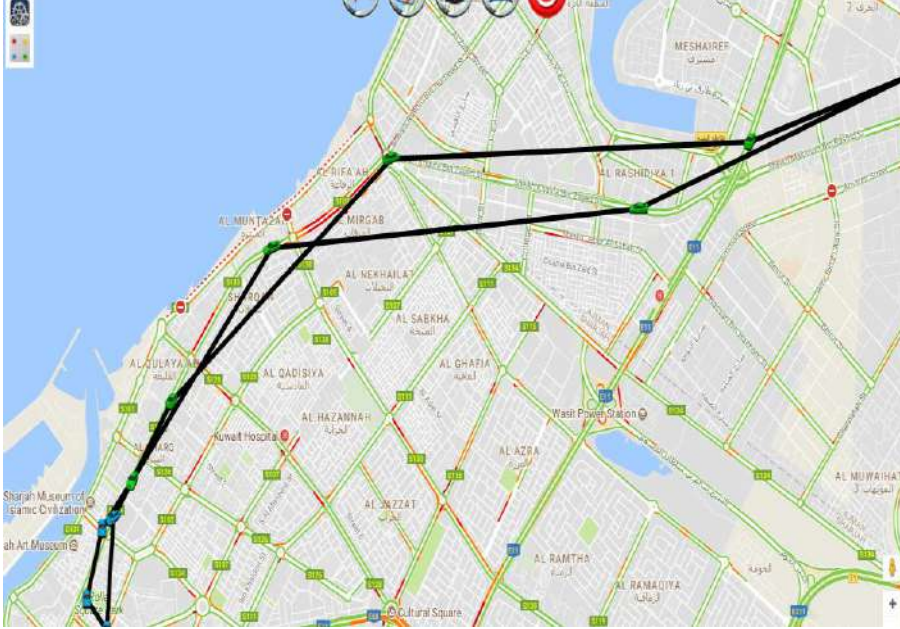

Sl	Route	ETA
9	Kk Supermartmet	6:40 AM
10	Bait Al Bahar	6:40 AM
11	Dar Al Hay	6:40 AM
12	Arab Uduppi	6:40 AM
13	Parthas	6:45 AM
14	Meena Restaurant	6:45 AM
15	Corniche Moon Saloon	6:45 AM

BUS NO. 42

ROUTE AREA

Mysaloon Naseriya &
Qadisiya

SHARJAH

Driver
Mr. Shajahan

Conductor
Ms. Ofelia

BUS ROUTES

Sl	Route	ETA
1	Near Lulu Mysaloon	6:13 AM
2	Near Razhi Restaurant	6:15 AM
3	Near Central Private Hospital	6:20 AM
4	Ghq Sharjah Police Station	6:20 AM
5	With Mosque	6:20 AM
6	Back Side Of Mosque	6:20 AM
7	Nasseriya Park	6:25 AM

Sl	Route	ETA
8	Zulekha Hospital	6:30 AM
9	Near Life Pharmacy	6:30 AM
10	Opposite Kuwait Hospital	6:30 AM
11	Near Kuwait Hospital Qadasia	6:40 AM
12	Near Salman School	6:45 AM
13	Qadasia Park	6:55 AM

BUS NO. 43

ROUTE AREA
Rolla Majarah Mubarack
Center
SHARJAH

Driver
Mr. Mansoor

Conductor
Ms. Jomaica

BUS ROUTES

Sl	Route	ETA
1	Near Sharjah Cooperative	6:18 AM
2	Al Shara Adnoc	6:20 AM
3	Shara Before Bridge 1	6:20 AM
4	Al Mujarrah After Bridge 1	6:20 AM
5	Mujarrah Park	6:25 AM
6	Rodan Sports Near Mujarrah Park	6:25 AM
7	Lulu Hypermarket	6:25 AM
8	2nd Bridge Right Mujarrah	6:25 AM
9	Pakistani Sweets/Supermarket Mujarrah	6:25 AM
10	Juice World Rolla	6:30 AM