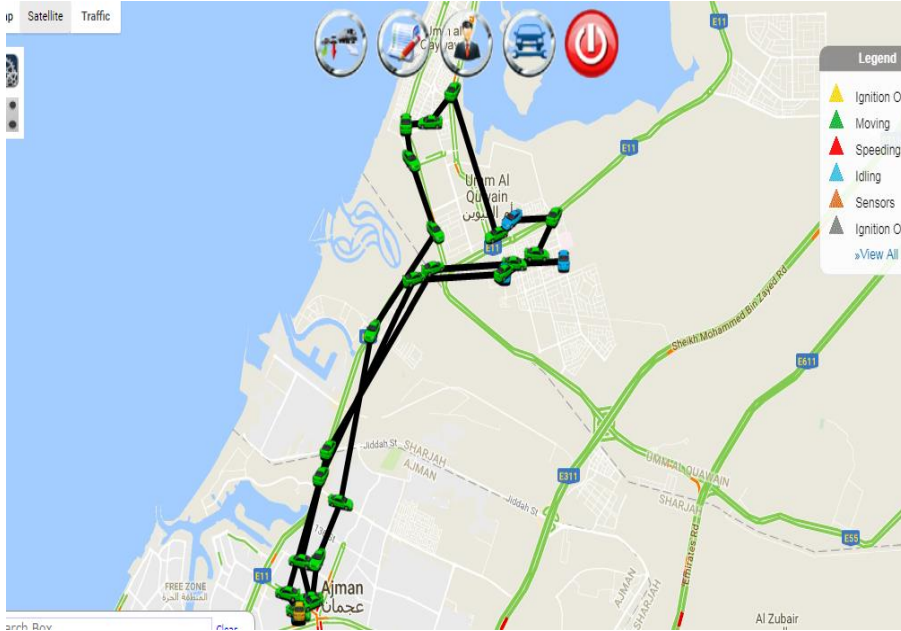

BUS NO. 20

ROUTE AREA

UAQ

Driver

Mr. Pratheesh

Conductor

Ms. Alphonsa

BUS ROUTES

Sl	Route	ETA
1	Salma Medical Center Opposite	6:10 AM
2	Al Dallab Square	6:12 AM
3	Near Shaikh Khalifa Hospital	6:17 AM
4	Salma Market Opposite Taseel	6:20 AM
5	Nbq Bank Salma	6:23 AM
6	Horse Randabout Opposite	6:25 AM
7	English School Opposite	6:37 AM
8	Ahmad Bin Hanibal Street	6:40 AM
9	Mouaz Bin Jabal Street	6:43 AM

Sl	Route	ETA
10	Near Palace Umm Al Quwain	6:47 AM
11	Shaikh Masjid Near Uaq	6:50 AM
12	Ladies Fitness Massage Center	6:53 AM
13	Near Uaq Bridge	7:00 AM
14	Opposite University Jury	7:15 AM
15	Al Gaya Real Estate Near Mobile Tower	7:19 AM
16	Near Internet Cafe	7:21 AM
17	Near Iis School	7:25 AM

BUS NO. 31

ROUTE AREA
UAQ

Driver
Mr. Razzak

Conductor
Ms. Regina

BUS ROUTES

Sl	Route	ETA
1	Bashar Bin Bard St. Opp. Arafa Supermarket	6:15 AM
2	Abu Firal Alhamadani St. Villa No.12	6:15 AM
3	Back Side Of Habitat Uaq Villa No. 22	6:20 AM
4	Al Akaab St. Villa No.30	6:25 AM
5	Back Side Of Creative Kid Nursery	6:25 AM
6	Front Side Of Mazaya Building Maintenance	6:26 AM
7	Rashid Bin Said Al Maktoum St. Villa No.104	6:26 AM
8	Opposite Rpm Rent A Car	6:28 AM
9	Rashid Bin Said Al Maktoum St. Villa No.59	6:28 AM
10	Al Dar Al Baydhaa R/A	6:30 AM
11	Back Side Of Immigration Villa No.13	6:32 AM
12	Back Side Of Immigration Villa No.21	6:33 AM
13	City Tower	6:35 AM
14	Back Side Of Green Grocery Old Uaq	6:40 AM